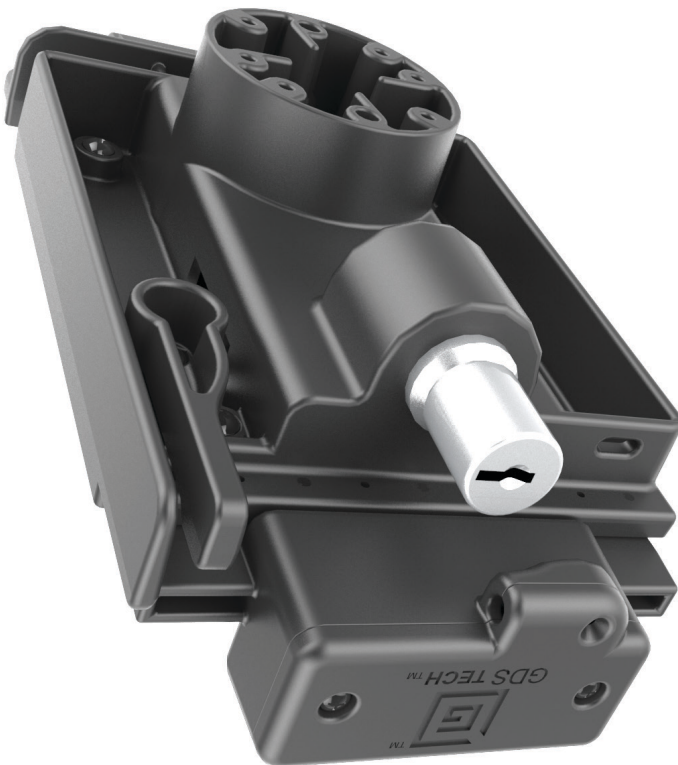

# non-locking vehicle dock

The Tab-Tite™ GDS™ Vehicle Dock is a spring loaded, quick release cradle offering secure fit and easy access to the tablet. Each dock is compatible with a specific device providing mobile charging and data connectivity.

# locking vehicle dock

The Tab-Lock™ GDS™ Vehicle Dock is a spring loaded, quick release cradle with a keyed lock for security. Each dock is compatible with a specific device providing mobile charging and data connectivity.