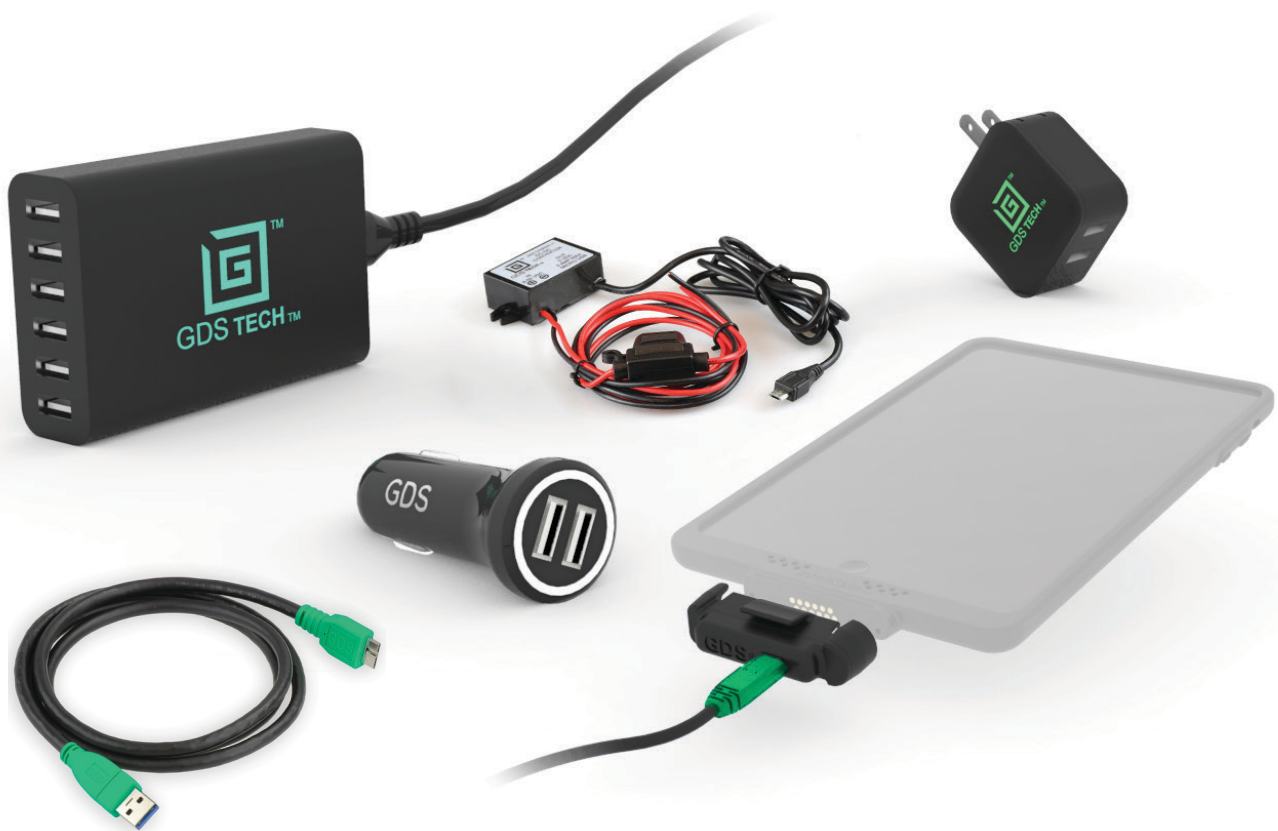

charging accessories

Expand your GDS™ system with our complete line of USB chargers and power accessories.