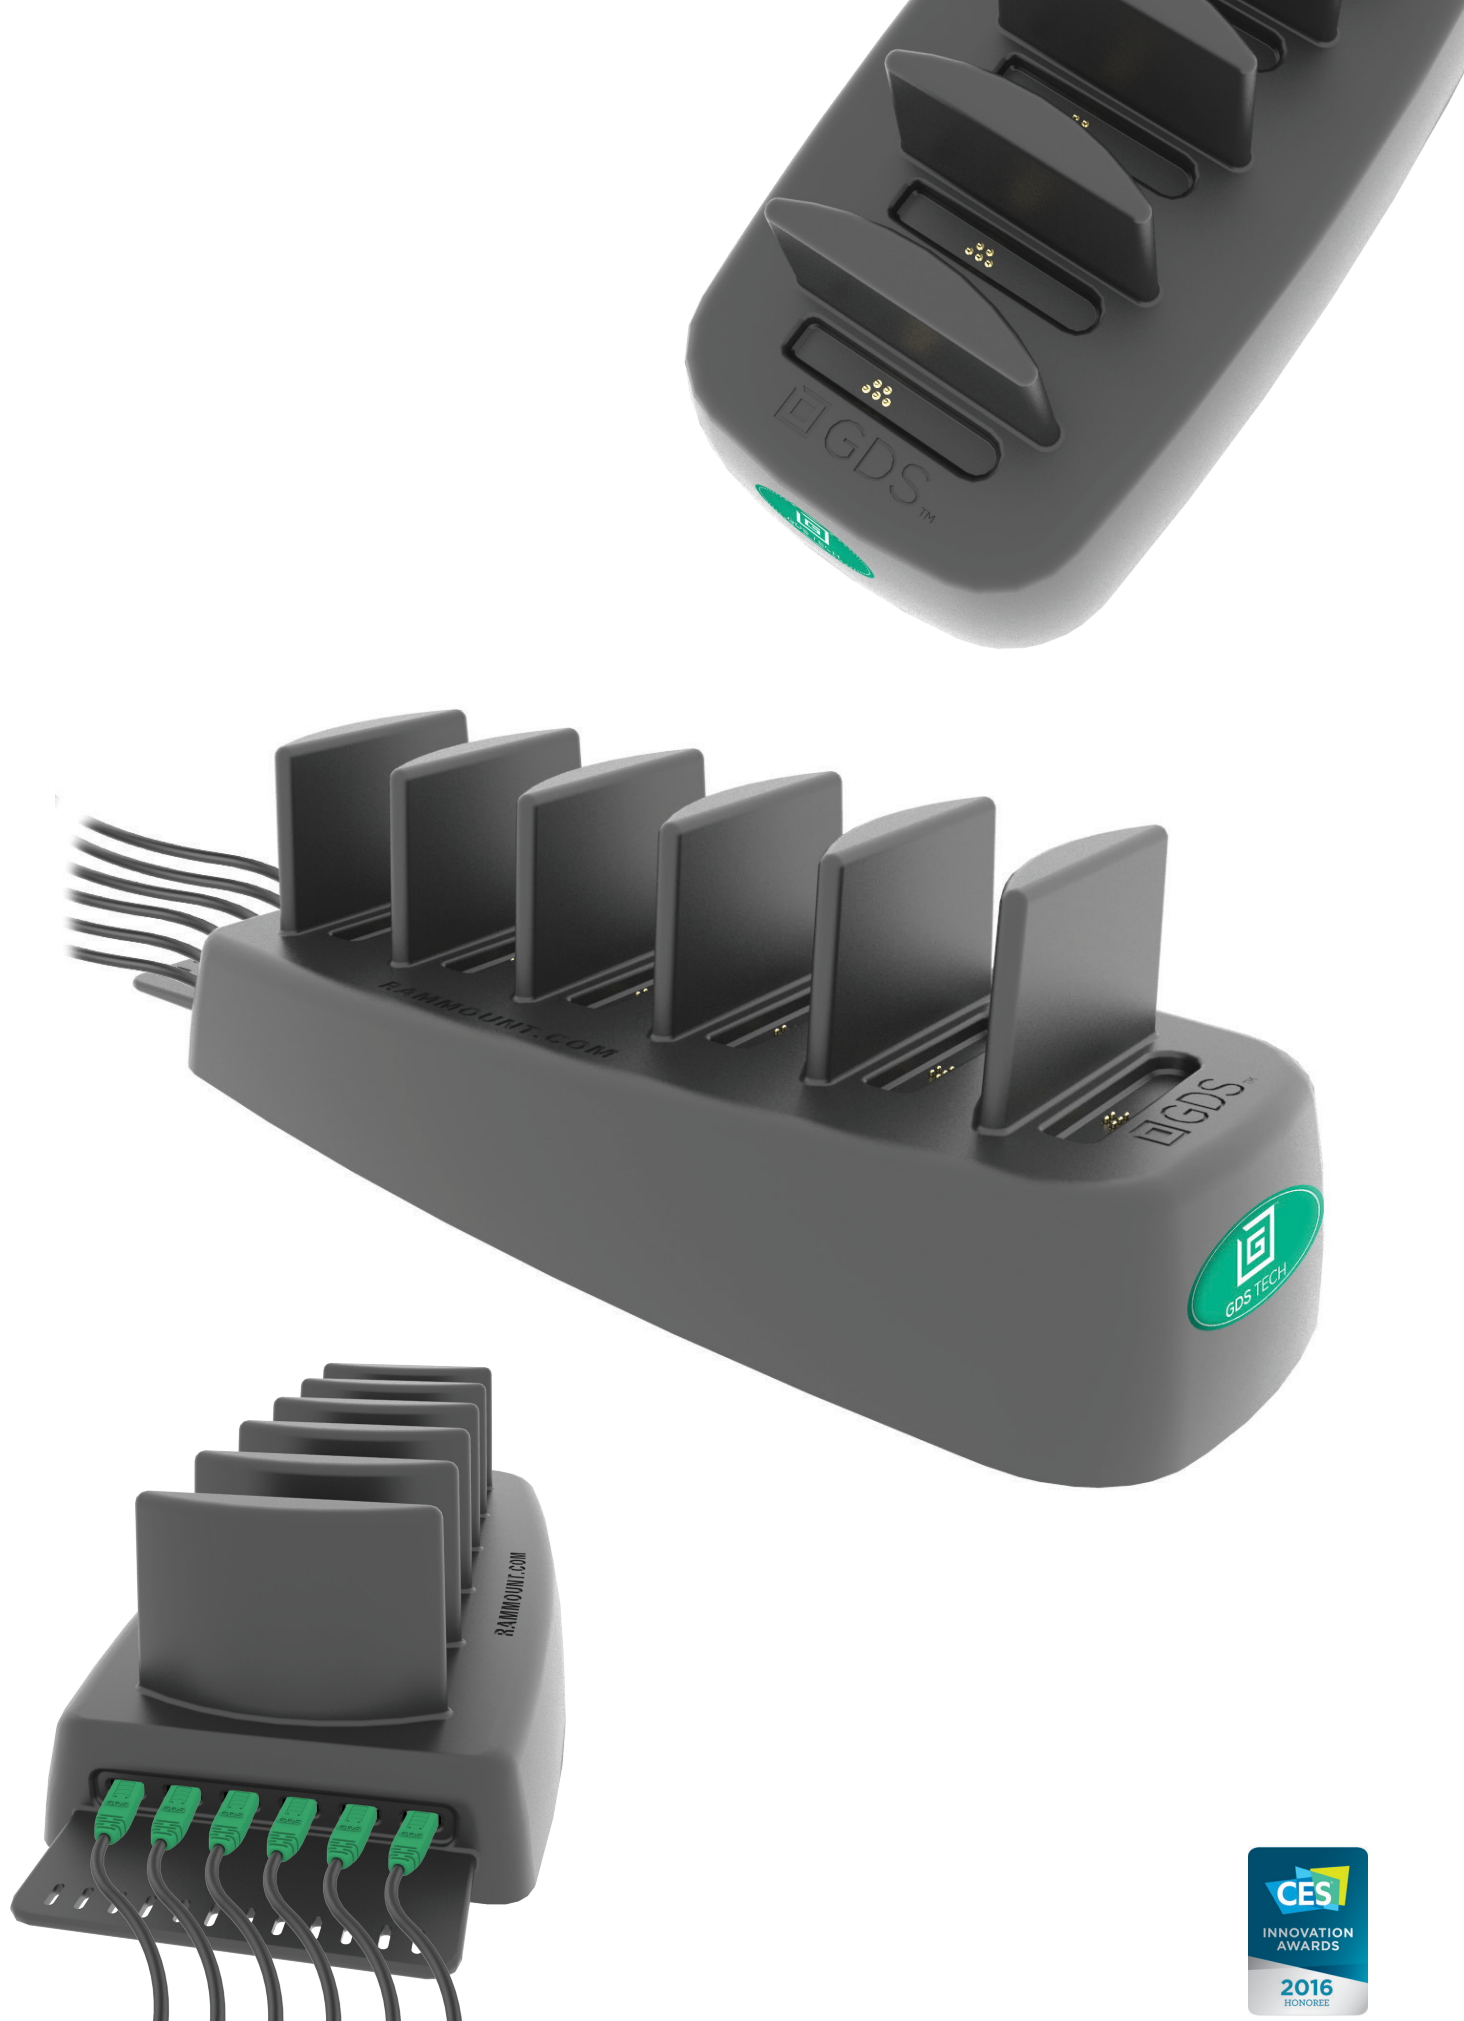

Patented and Pats. Pend.