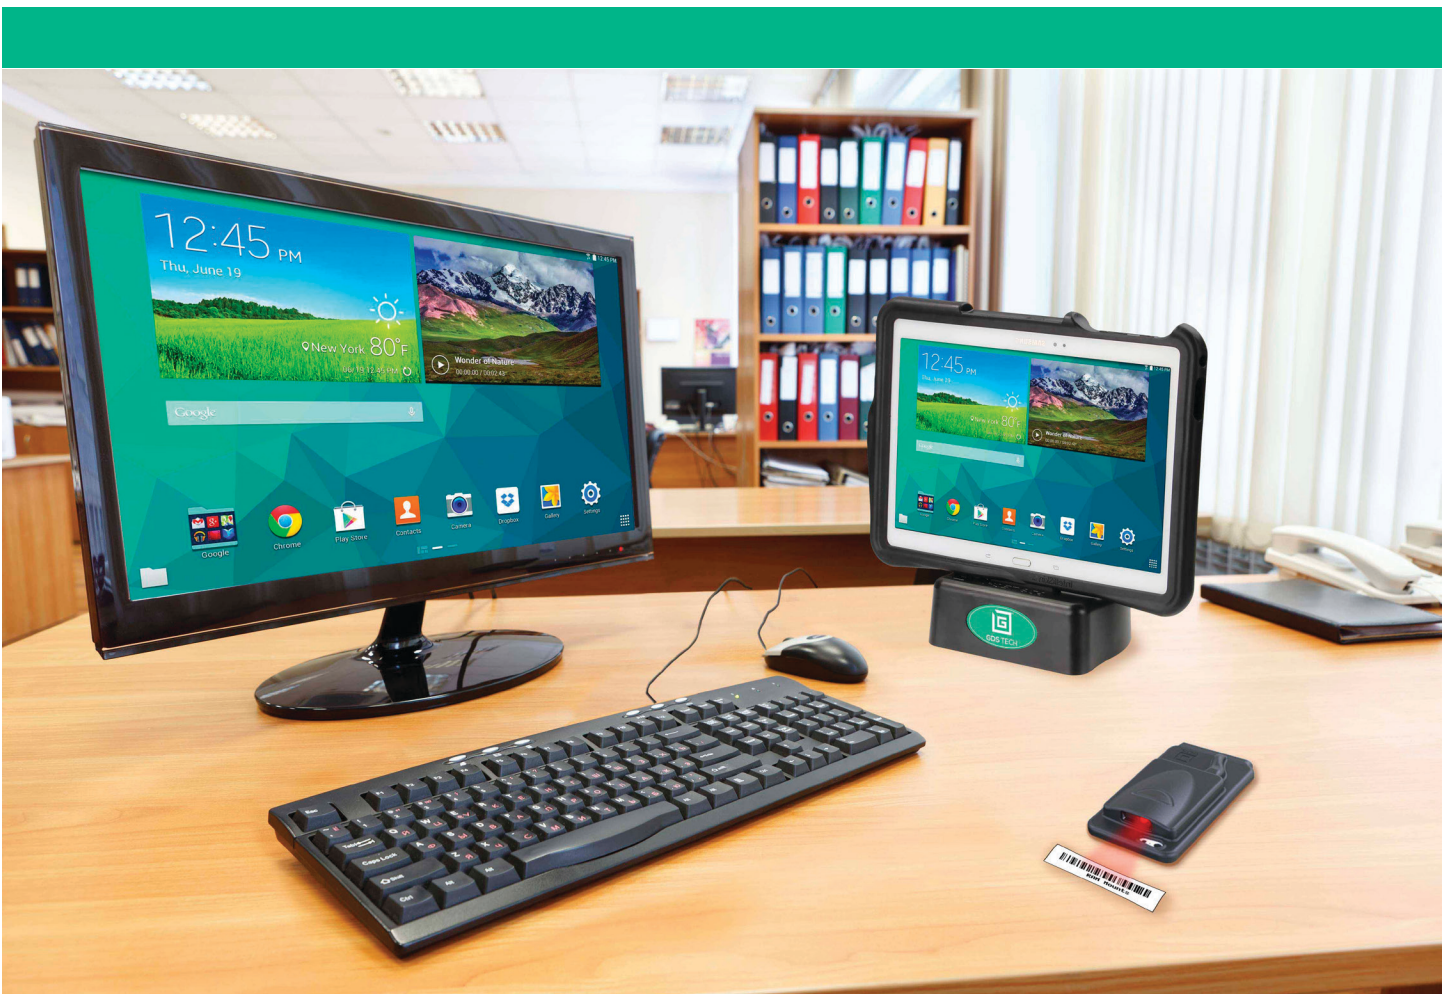

# data sync

GDS™ docks charge your IntelliSkin™ wrapped device and pass data to a variety of peripherals. Sync data to a computer and, using a connectivity hub, expand the use of your device with a monitor, keyboard, speakers, and more.