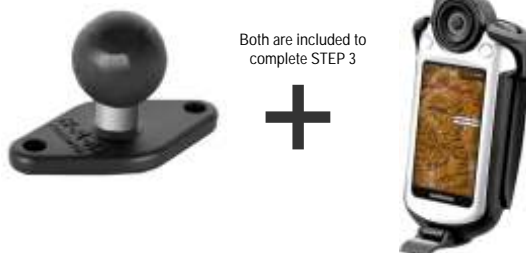

Compatible Garmin GPS Devices:

Nuvi 710, nuvi 750, nuvi 760, nuvi 770 & nuvi 780

RAM-B-238U

RAM-HOL-GA26U

DESCRIPTION:
RAM 1" ball with diamond base, connects to cradle.

DESCRIPTION:
RAM composite cradle

Compatible Garmin GPS Devices:

Colorado 300, 400c, 400i & 400t

RAM-B-238U

RAM-HOL-GA27U

DESCRIPTION:
RAM 1" ball with diamond base, connects to cradle.

DESCRIPTION:
RAM composite cradle

NOTE: Unless stated, the RAM-B-238U (diamond) is the only adaptor that will attach to RAM cradles. The RAM-202U (round base) is the only adaptor that will attach to the Aqua Boxes and RAP-300-1 (radar detector) mount.